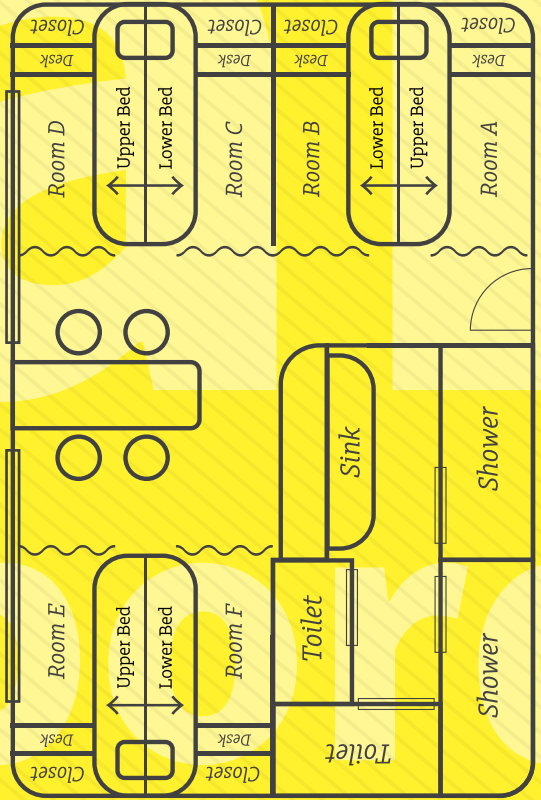

Shared shower x2 	Shared restroom x2 	Shared hair dryers 	Shared mini-fridge
Personal desk and chair 	Personal locker 	Personal closet 	Bedding and linen

Now Accepting Early Bookings!!
No Cancellation Fee!!