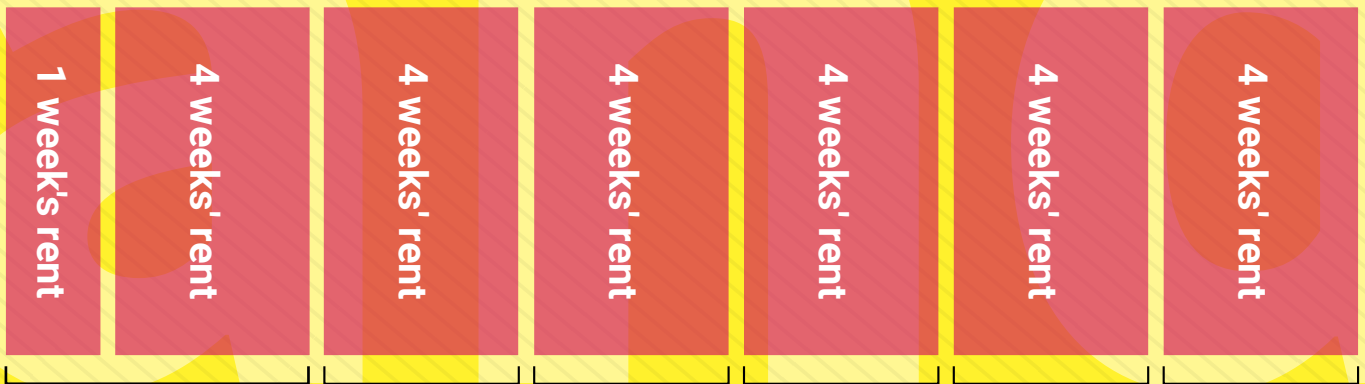

SYSTEM
How does the pricing work?

For a 25-week contract (approx. 6 months)
at 22,000 JPY/week

The total rent comes to

550,000 JPY
(22,000 JPY x 25/weeks)

then divide into 4-week blocks to figure out how many times you pay.

Total: 550,000 JPY

1st payment

110,000 JPY

¥88,000 = 4weeks's rent
+
¥22,000 = 1week's rent

2nd payment

88,000 JPY

3rd payment

88,000 JPY

4th payment

88,000 JPY

5th payment

88,000 JPY

6th payment

88,000 JPY

Which means?

*Plus the initial registration fee
of 20,000 JPY