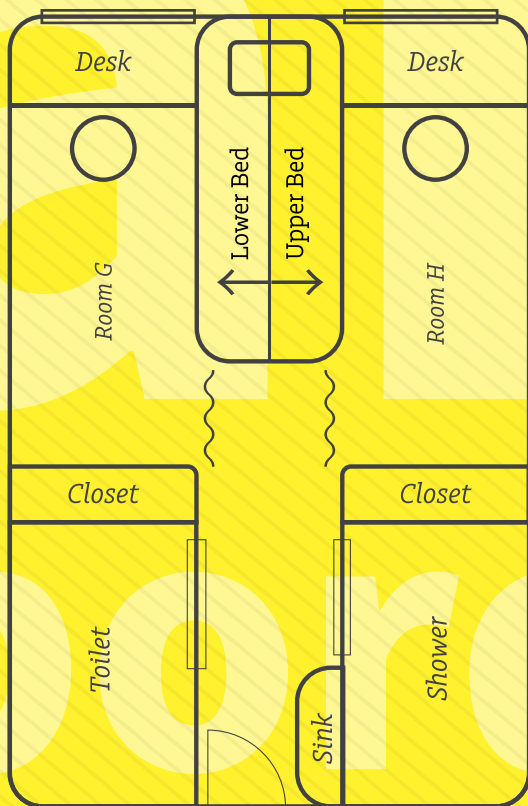

Now Accepting Early Bookings!!

No Cancellation Fee!!