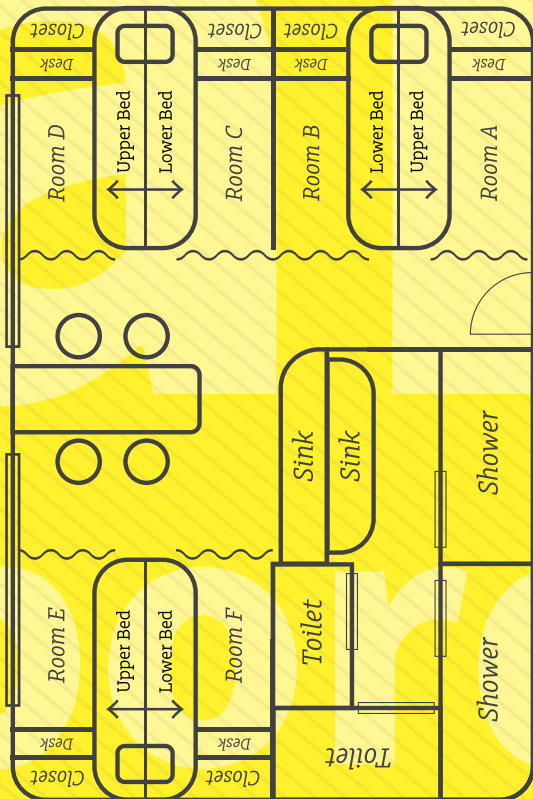

Share Nest

6-person apartment

Rent fee shown is for 52-week + (1 year +) contracts

80,000 JPY / 4 weeks

(¥20,000 / 1 week)

*For 13 - 51 week contracts ¥22,000 / 1 week

*For 5 - 12 week contracts ¥26,000 / 1 week