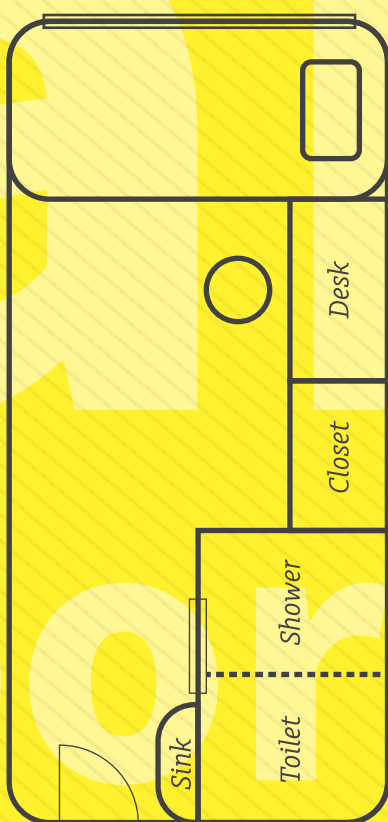

*For 5 - 12 week contracts 40,000 JPY / 1 week

Shower

Restroom

Hair dryer

Mini-fridge

Desk and chair

Closet

Bedding and linen